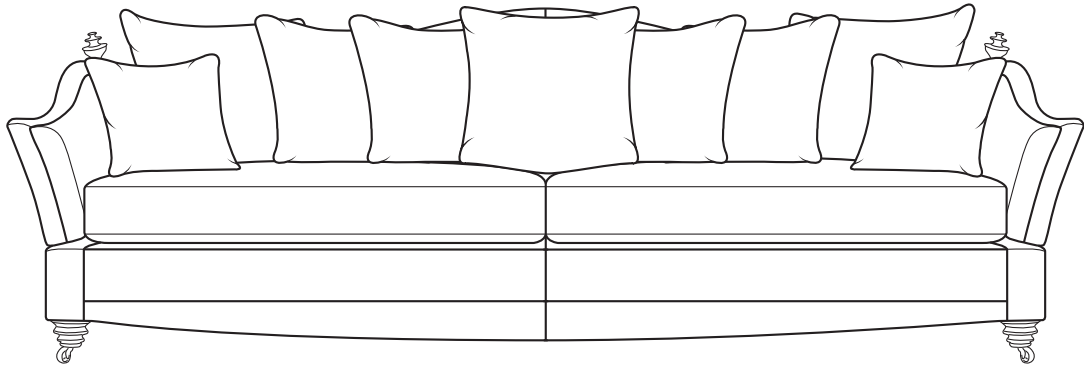

BELLAGIO

4 SEATER SCATTER CUSHION

18cm / 7" 234cm / 92" 18cm / 7"

69cm / 27"

94cm / 37"

53cm / 21"

92cm / 36"

270cm / 106"

Overall Height	Overall Width	Overall Depth	Arm Height	Back Height of Frame	Seat Height	Arm Width	Inside Width Arm to Arm	Seat Depth to Cushions	Seat Depth no Cushions
94cm / 37"	270cm / 106"	112cm / 44"	69cm / 27"	92cm / 36"	53cm / 21"	18cm / 7"	234cm / 92"	54cm / 21"	76cm / 30"

Seating sizes vary to a great extent and particularly wherever there are soft cushions involved, this is magnified with front of seat to back cushion depths, whilst formal back cushions will vary with age and plumping. It is essential to note that scatter back cushion depths will adjust from which point you measure, overtime and with plumping, the accurate measurement does not exist as it will resize each and every time you enjoy its comfort.