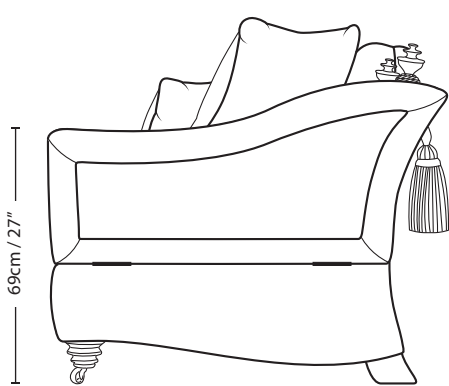

BELLAGIO

4 SEATER SCATTER CUSHION

18cm / 7" 234cm / 92" 18cm / 7"

69cm / 27"

94cm / 37"

53cm / 21"

92cm / 36"

270cm / 106"

Overall Height	Overall Width	Overall Depth	Arm Height	Back Height of Frame	Seat Height	Arm Width	Inside Width Arm to Arm	Seat Depth to Cushions	Seat Depth no Cushions
94cm / 37"	270cm / 106"	112cm / 44"	69cm / 27"	92cm / 36"	53cm / 21"	18cm / 7"	234cm / 92"	54cm / 21"	76cm / 30"

Seating sizes vary to a great extent and particularly wherever there are soft cushions involved, this is magnified with front of seat to back cushion depths, whilst formal back cushions will vary with age and plumping. It is essential to note that scatter back cushion depths will adjust from which point you measure, overtime and with plumping, the accurate measurement does not exist as it will resize each and every time you enjoy its comfort.