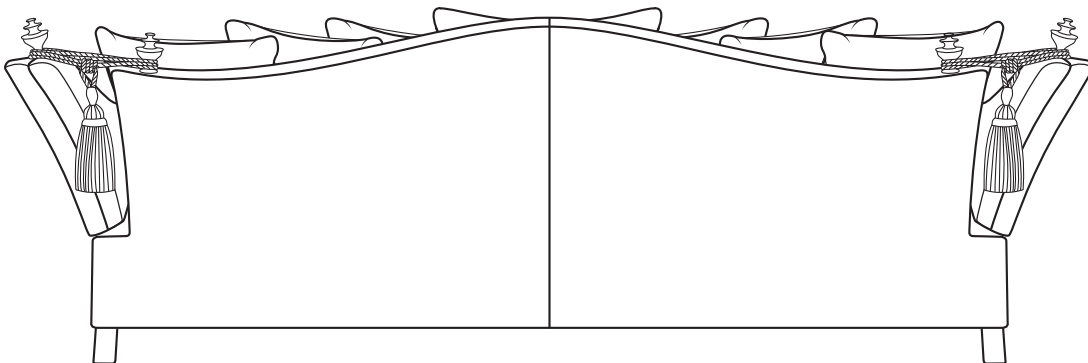

BELLAGIO

4 SEATER SCATTER CUSHION

18cm / 7" 234cm / 92" 18cm / 7"

69cm / 27"

94cm / 37"

53cm / 21"

92cm / 36"

270cm / 106"

Overall Height	Overall Width	Overall Depth	Arm Height	Back Height of Frame	Seat Height	Arm Width	Inside Width Arm to Arm	Seat Depth to Cushions	Seat Depth no Cushions
94cm / 37"	270cm / 106"	112cm / 44"	69cm / 27"	92cm / 36"	53cm / 21"	18cm / 7"	234cm / 92"	54cm / 21"	76cm / 30"

Seating sizes vary to a great extent and particularly wherever there are soft cushions involved, this is magnified with front of seat to back cushion depths, whilst formal back cushions will vary with age and plumping. It is essential to note that scatter back cushion depths will adjust from which point you measure, overtime and with plumping, the accurate measurement does not exist as it will resize each and every time you enjoy its comfort.